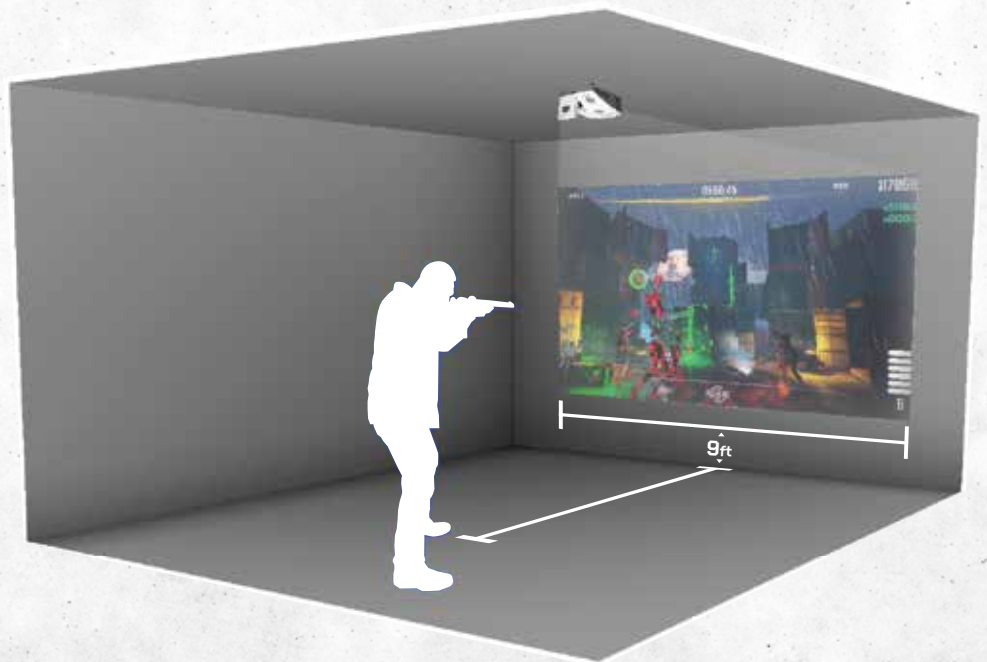

ROOM LENGTH

The throw ratio (distance from projector to screen) for the UST and ST are:

UST - 0.33 : 1 (distance : screen width)
ex. projector 3ft. from wall : 9ft screen

ST - 0.69 : 1 (distance : screen width)
ex. projector 6.21ft. from wall : 9ft screen

Recommended: Use width of screen to determine distance to stand from screen (ex. stand 9ft back from a 9ft screen).