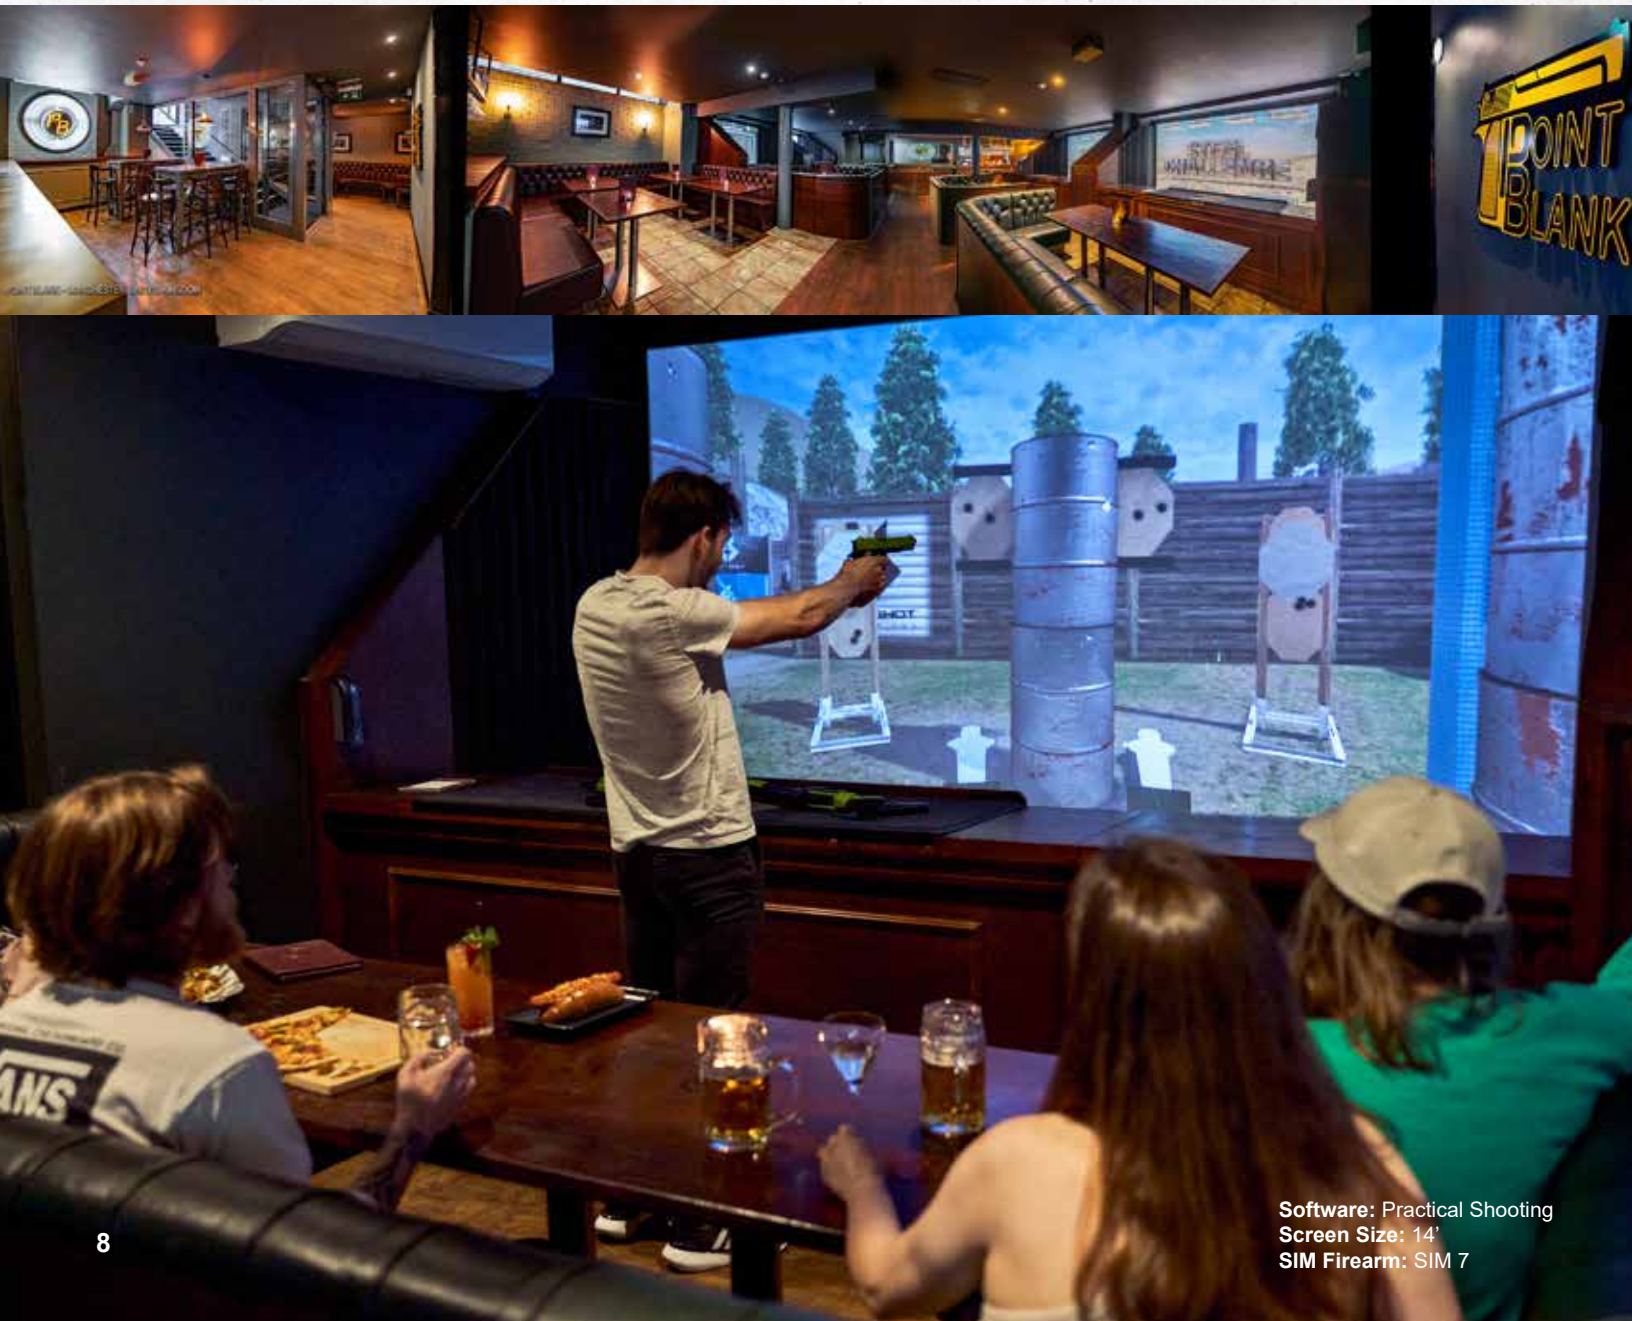

MEDIUM RIFLE
DRY-FIRE

STANDARD RIFLE
DRY-FIRE

POPULAR SOFTWARE TITLES

FULL SELECTION ON PG. 17

ENTERTAINMENT

VENUES

RESTAURANTS · BARS · GOLF STORES/CLUBS · ENTERTAINMENT CENTERS · RANGES

The prevalence of firearm simulators in venues is rapidly increasing across the globe. Many bars, restaurants and even professional sports stadiums/arenas now feature one or more of such simulators, with several newer venues featuring them as the main attraction. CC/self defense trainers and hunting educators are now outfitting their facilities with one or more of these simulators and simulated firearms to provide the most immersive training experience possible.

SIMrange is prepared to equip any size and type of venue with a wide range of simulators, software, and simulated firearms. Ultra-short throw technology enables maximum utilization of limited space, and a library boasting over 175 software titles provides patrons with countless hours of entertainment. Simulated handguns, rifles and shotguns are available in dry-fire configurations, and simulated recoil versions can be used for a more realistic experience.