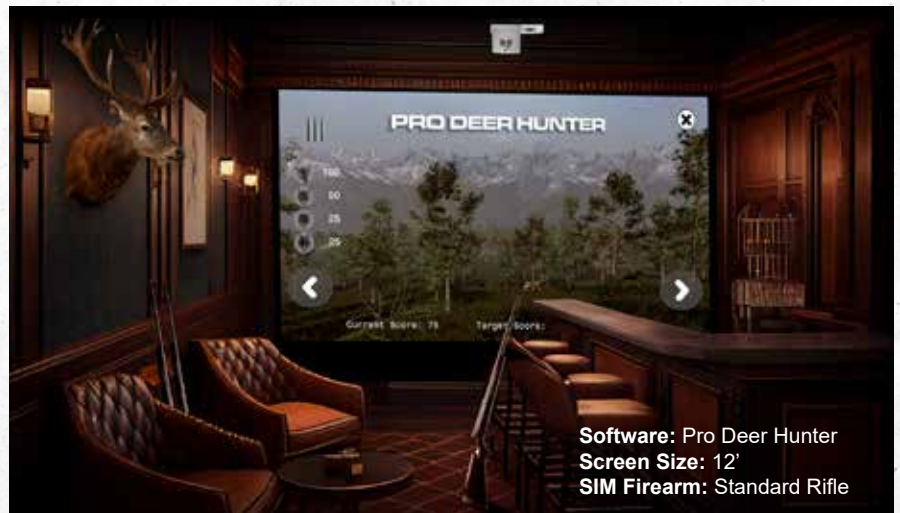

Software: Trap Shooting American Singles
Screen Size: 9'
SIM Firearm: Bolt-Action Rifle

Software: Pro Deer Hunter
Screen Size: 12'
SIM Firearm: Standard Rifle